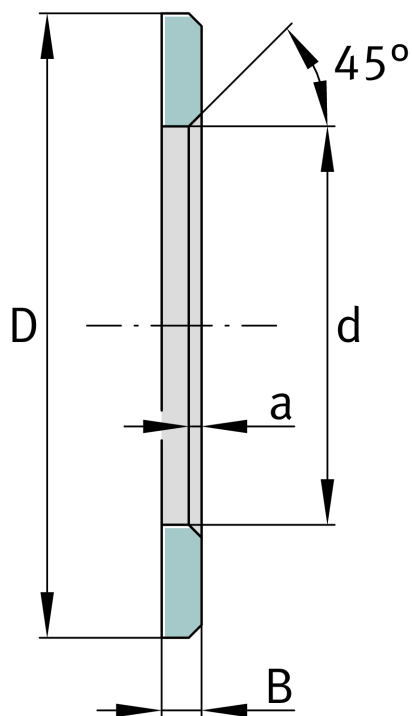

## LS2035

Bearing washer

Schaeffler ID:  
0000550340000

Bearing washers, suitable for AXK and  
K811

### Technical information

#### Main Dimensions & Performance Data

d	20 mm	Bore diameter track washer
D	35 mm	Outside diameter track washer
B	2.75 mm	Width
	45 °	Chamfer Angle
a <sub>min</sub>	0.5 mm	Chamfer width
	12.7 g	Weight